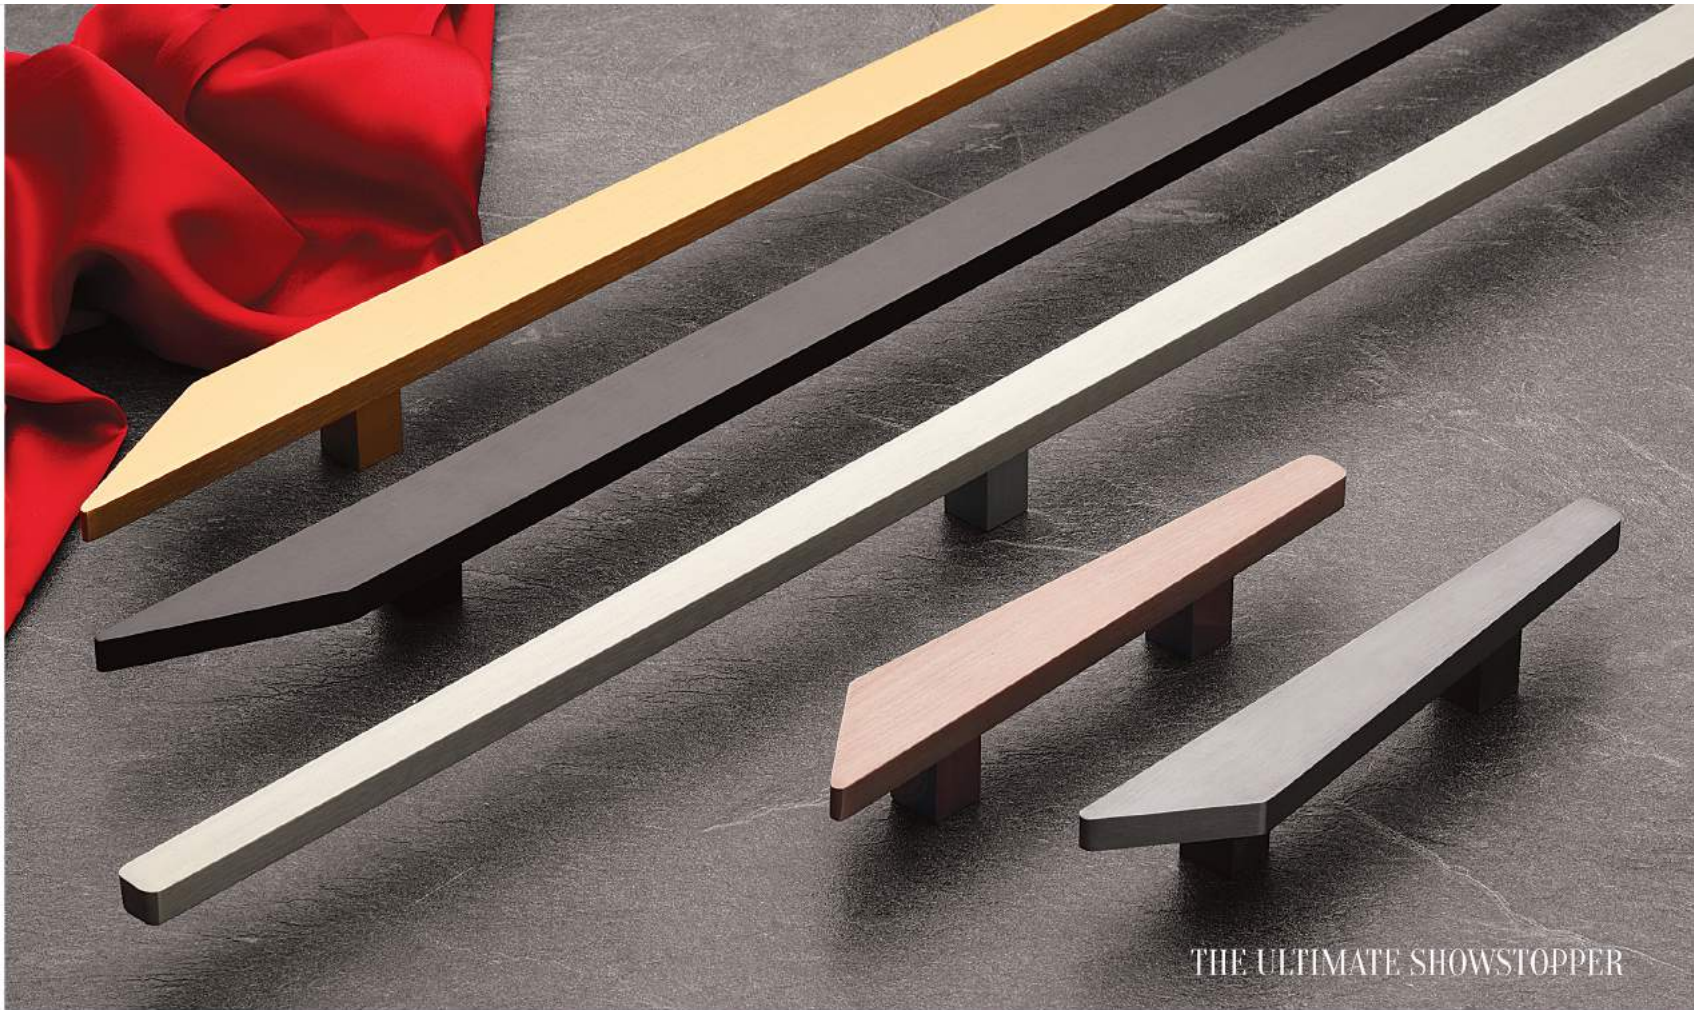

Sizes :-
8"/39"

Material :-
ALUMINIUM

Finishes :-
SS
GREY
BLACK
ROSEGOLD
GOLD

Model
U 224