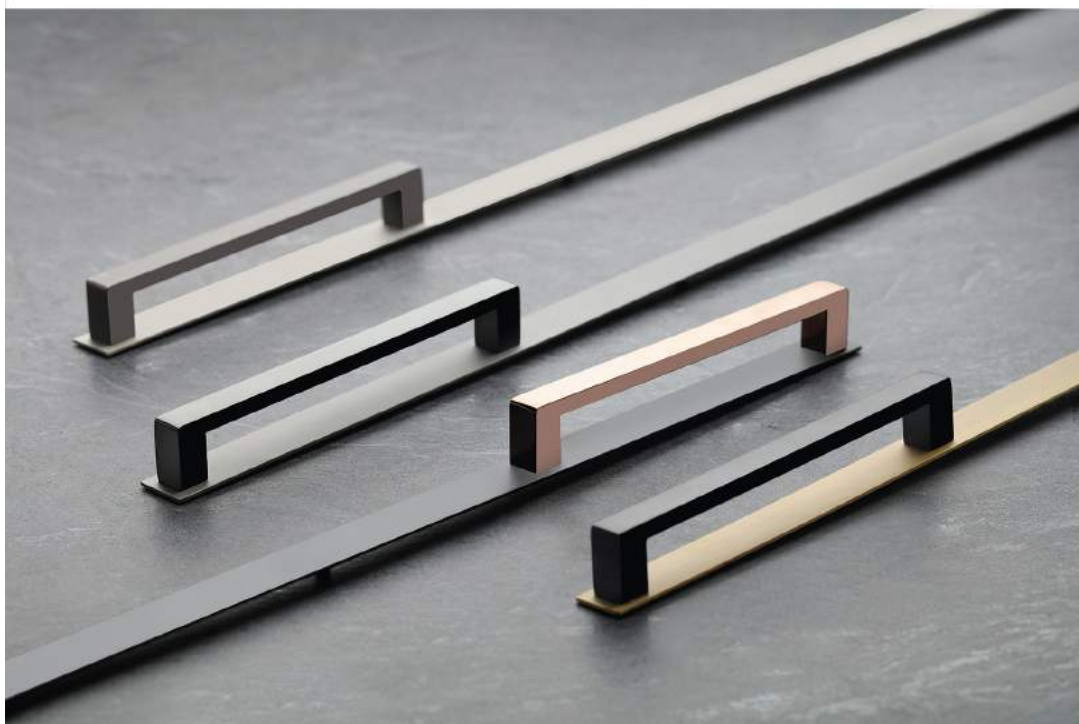

Material :-
SS 304

Finishes :-
ANTIQUÉ BRASS
GRAPHITE
ROSE GOLD (P.V.D)
GOLD (P.V.D)
Z BLACK

Model
1030

YOUR WARDROBE
REIMAGINED

Model
1026

Sizes :-
8" / 36"

Material :-
SS 304

Finishes :-
ANTIQUE BRASS + Z/BLACK
SS + GRAPHITE
ROSE GOLD MATT (P.V.D) + ROSE GOLD (P.V.D)
Z/BLACK + ROSE GOLD (P.V.D)
GRAPHITE + BLACK NICKLE