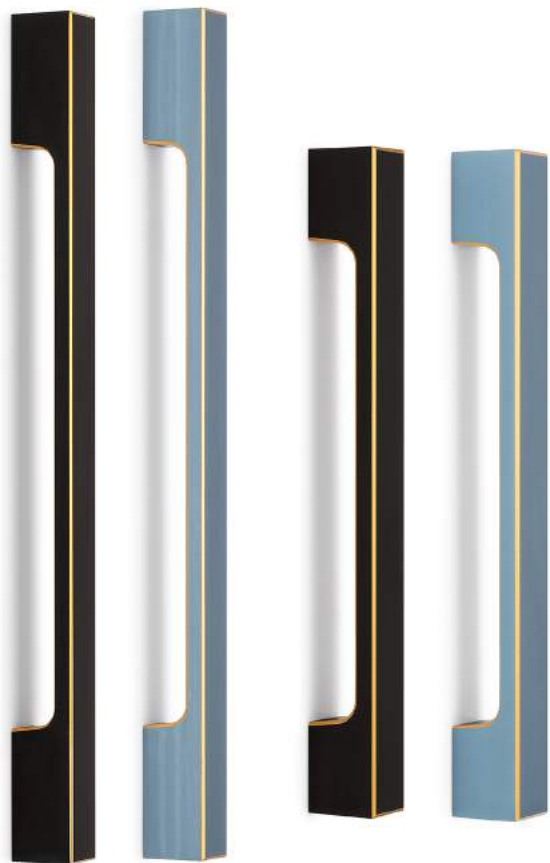

Model
U2113