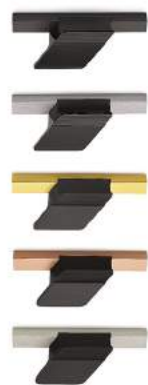

Model
1059

Sizes :-
8" / 12" / 18" / 24" / 39"

Material :-
Brass

- Finishes :-
- ANTIQUÉ BRASS
 - GRAPHITE
 - GOLD (P.V.D)
 - ROSE GOLD (P.V.D)
 - Z / BLACK
 - SS MATE

Model
U 227

Sizes :-
64 mm / 160 mm / 320 mm /
576 mm / 960 mm

Material :-
ALUMINIUM

Finishes :-
SS
GREY
BLACK
ROSEGOLD (P.V.D)
GOLD (P.V.D)

AN ABSOLUTE HEAD-TURNER

Model
U 226

EMBRACE
TIMELESS
FASHION

Sizes :-
16 mm/96 mm/160 mm/288 mm/
416 mm/ 576 mm/960 mm

Material :-
ALUMINIUM