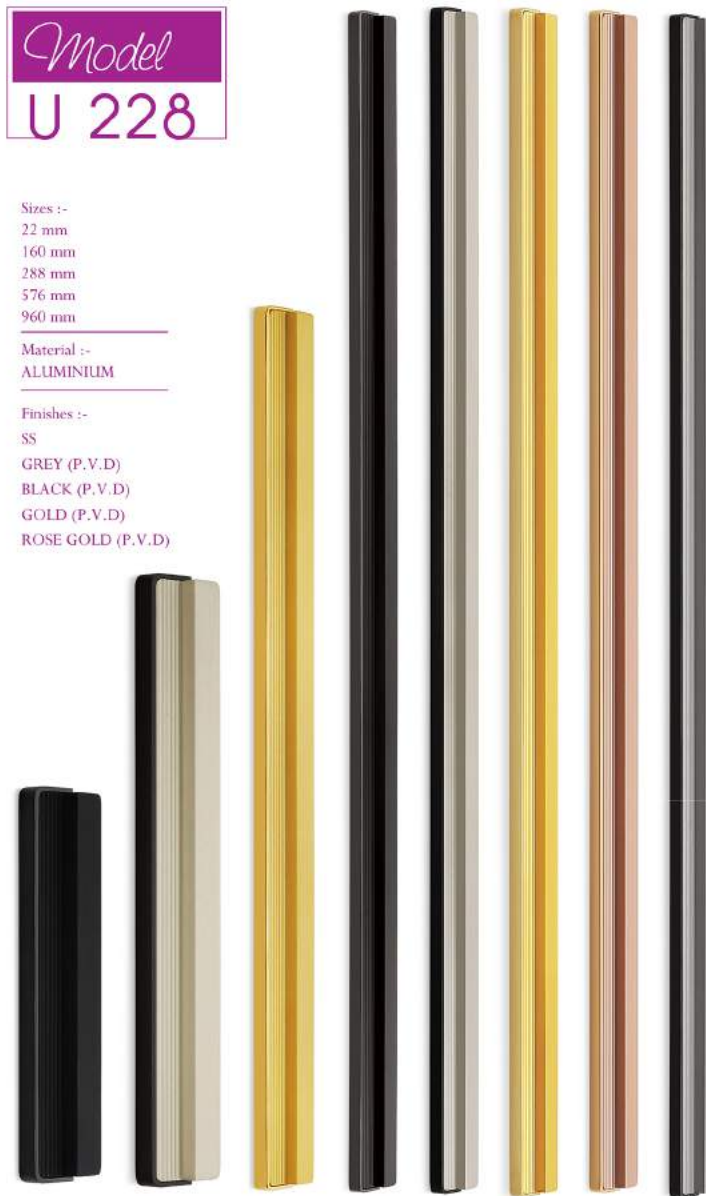

Model
1024

Model
U237-A

Sizes :-
Knob/ 160 mm / 975 mm

Material :-
Aluminium

Finishes :-
GRAPHITE
GOLD (P.V.D)
ROSE GOLD (P.V.D)
Z/BLACK
SS

360-DEGREE
SOPHISTICATION

Sizes :-
Knob/8"/39"

Material :-
SS + ZINC

Finishes :-
BLACK NICKLE + BLACK
CP + BSN
GOLD(P.V.D) + ANTIQUE BRASS
ROSE GOLD TT (P.V.D)
GOLD TT (P.V.D)

Model
1064

MAKE A GRAND
STATEMENT

Model
U 228

Sizes :-
22 mm
160 mm
288 mm
576 mm
960 mm

Material :-
ALUMINIUM

Finishes :-
SS
GREY (P.V.D)
BLACK (P.V.D)
GOLD (P.V.D)
ROSE GOLD (P.V.D)

Model
1063

Sizes :-
9" / 15" / 39"

Material :-
SS + BRASS

Finishes :-
SS + BLACK NICKLE
BLACK + BLACK NICKLE
ANTIQUE BRASS + GOLD (P.V.D)
BLACK + GOLD (P.V.D)
ROSE GOLD MATT + ROSE GOLD