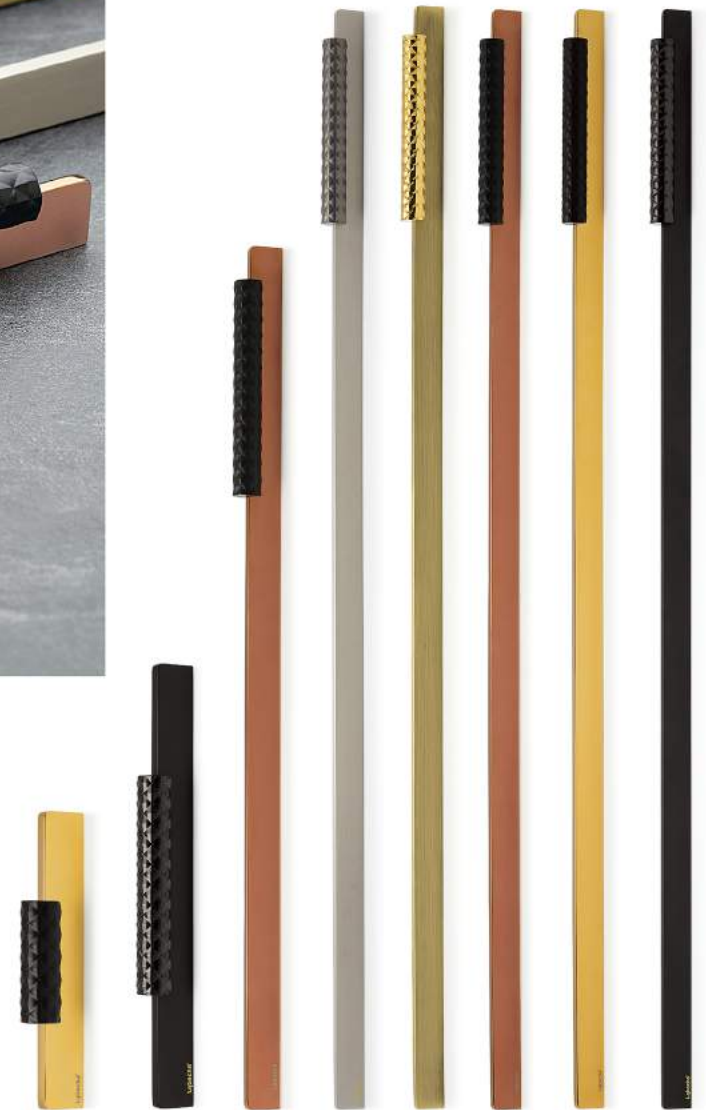

MAKE YOUR WARDROBE SPARKLE

Model
1041

Sizes :-

Knob /6"/10"/24"/36"

Material :-

Brass

Finishes :-

Z/BLACK + BLACK NICKLE

SS + GRAPHITE

ROSE GOLD (P.V.D) + BLACK NICKLE

ANTIQUÉ BRASS + GOLD (P.V.D)

GOLD (P.V.D) + BLACK NICKLE