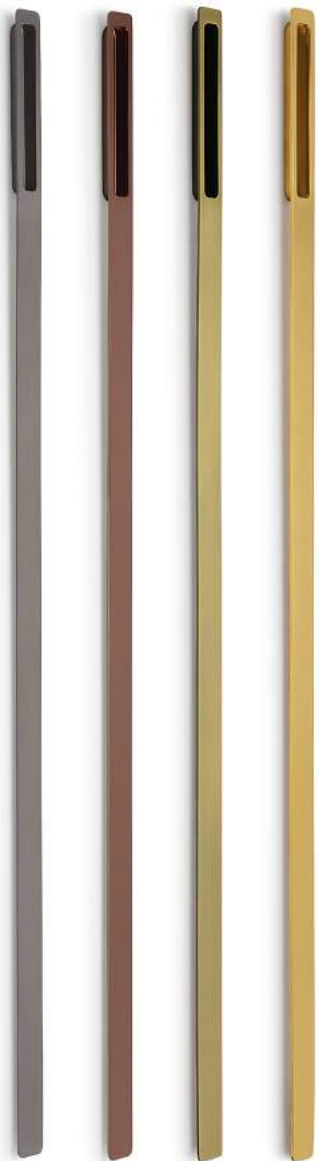

TOO ATTRACTIVE
TO HANDLE !