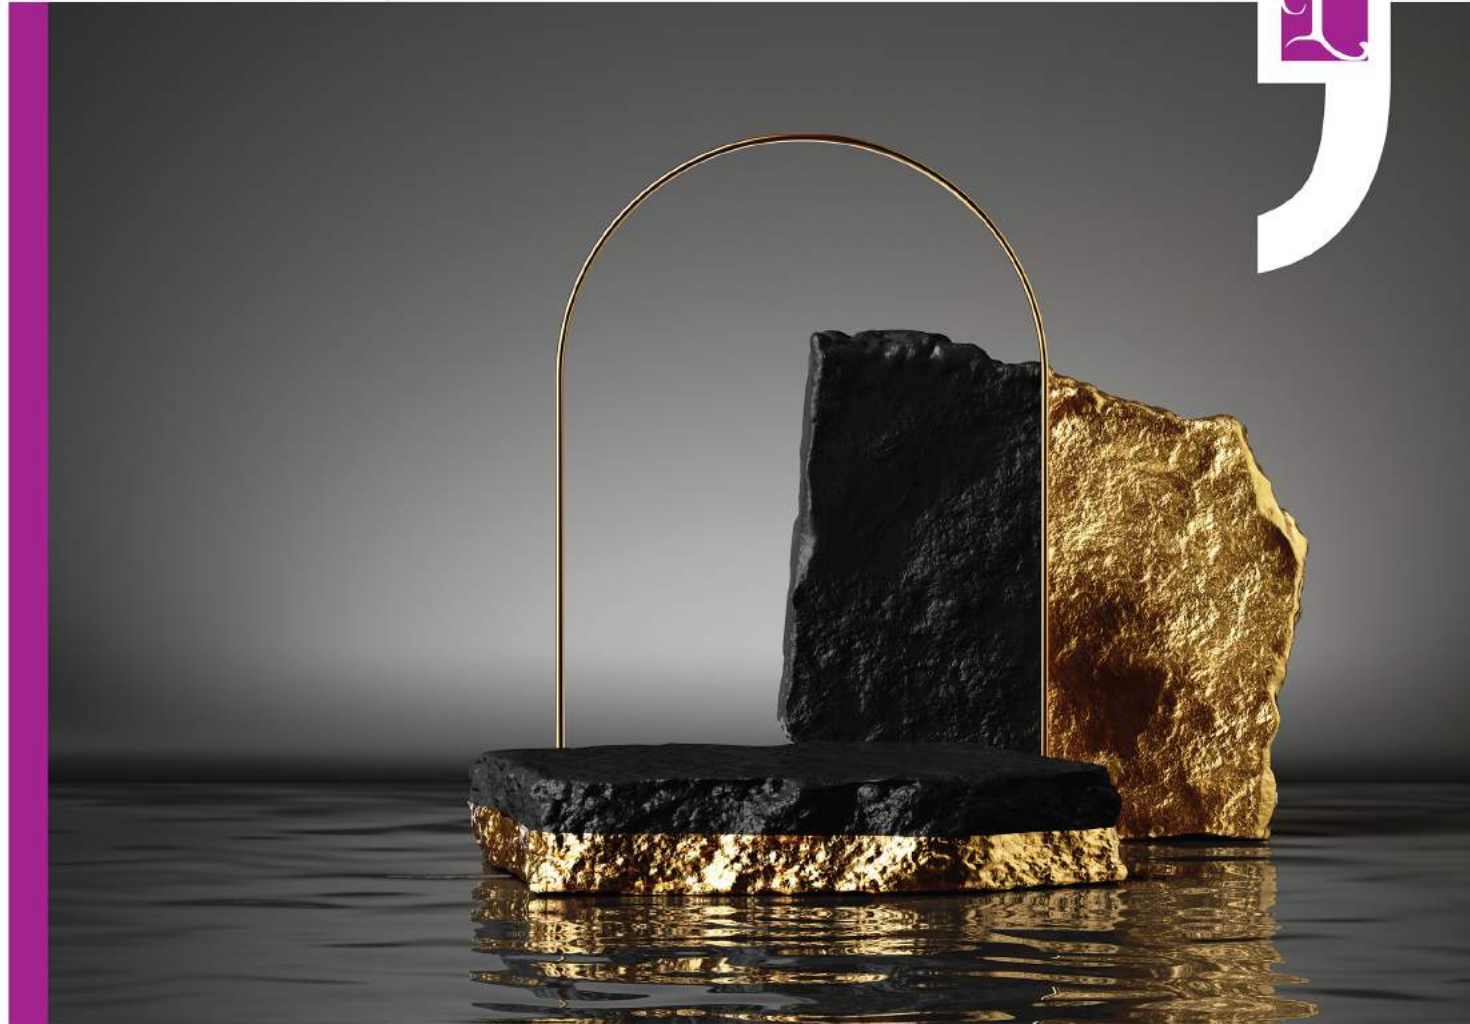

Pump up the style quotient of your wardrobe with evocative textures and contemporary finishes that make up the Texture handle series. Count on it to add a rich and precise elegance to all environments.

texture
style