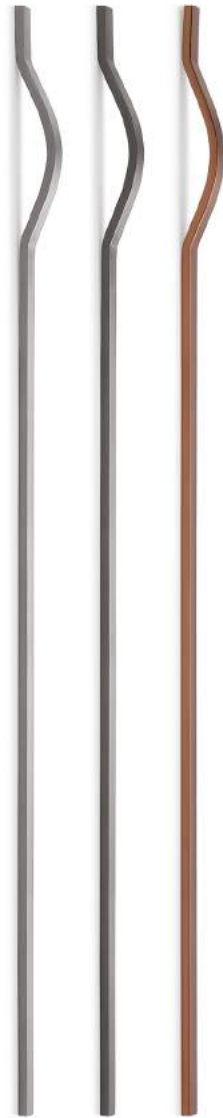

Model U 229
Model U 225-A
Model 1043
Model 1409-A
Model 1062
Model 1061
Model 1408

*sleek
style*

Model 1035
Model 1036
Model U2113
Model U 2115
Model U220-A
Model U 221-A
Model 1029
Model U219-A
Model U1406-A
Model 436
Model 437
Model U 227
Model U 226
Model U 224
Model U 223-A
Model U 222-A
Model U 1407

*urban
style*

*royal
style*

Model 1032
Model U 2117
Model 1028
Model 1033
Model 1031
Model 1041
Model 1024
Model U 237-A
Model 1064
Model U 228
Model 1063
Model 1042
Model 1040

Model 1034
Model RA-J-32
Model RA-J-20
Model RA-J-43
Model 1044
Model 1053

sleek
style

FLAUNT YOUR CURVES

Model
1025

Sizes :-
8" / 36"

Material :-
SS - 304

Finishes :-
GRAPHITE
ANTIQUE BRASS
ROSE GOLD (P.V.D)
SS MATE
Z / BLACK
GOLD (P.V.D)

ELEGANCE REDEFINED

Model
1027

Sizes :-

6" / 12" / 24" / 36" / 48"

Material :-

Brass

Finishes :-

GRAPHITE

ANTIQU BRASS

ROSE GOLD (P.V.D)