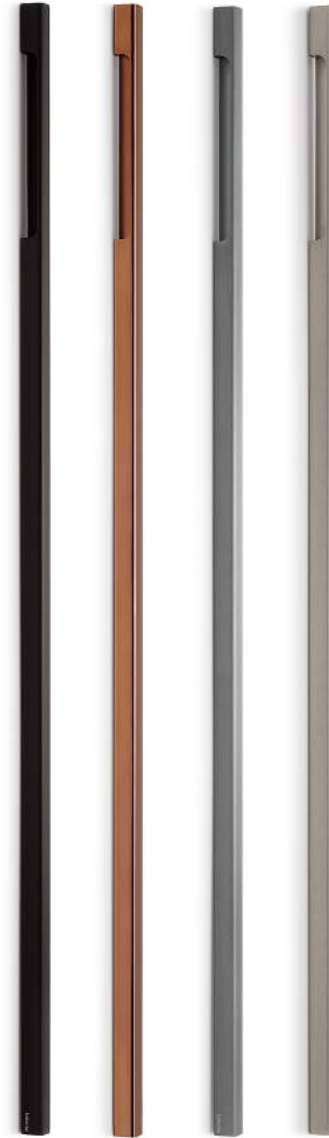

Model
U220-A

Sizes :-
160 mm
900 mm
1200 mm

Material :-
Aluminium

Finishes :-

BLACK

GRAPHITE

SS

GOLD (P.V.D)

ROSE GOLD (P.V.D)