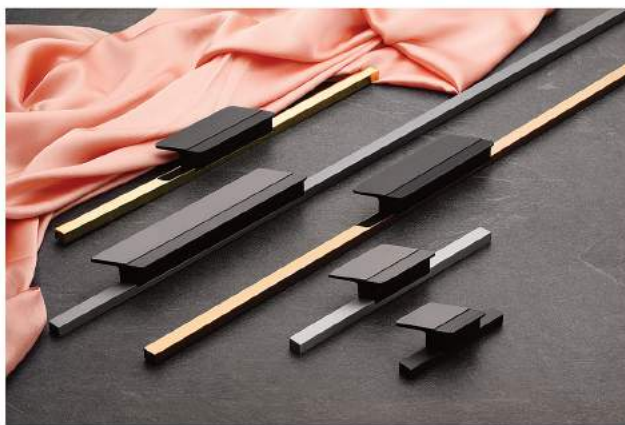

Model
U 227

Sizes :-
64 mm / 160 mm / 320 mm /
576 mm / 960 mm

Material :-
ALUMINIUM

Finishes :-
SS
GREY
BLACK
ROSEGOLD (P.V.D)
GOLD (P.V.D)

AN ABSOLUTE HEAD-TURNER