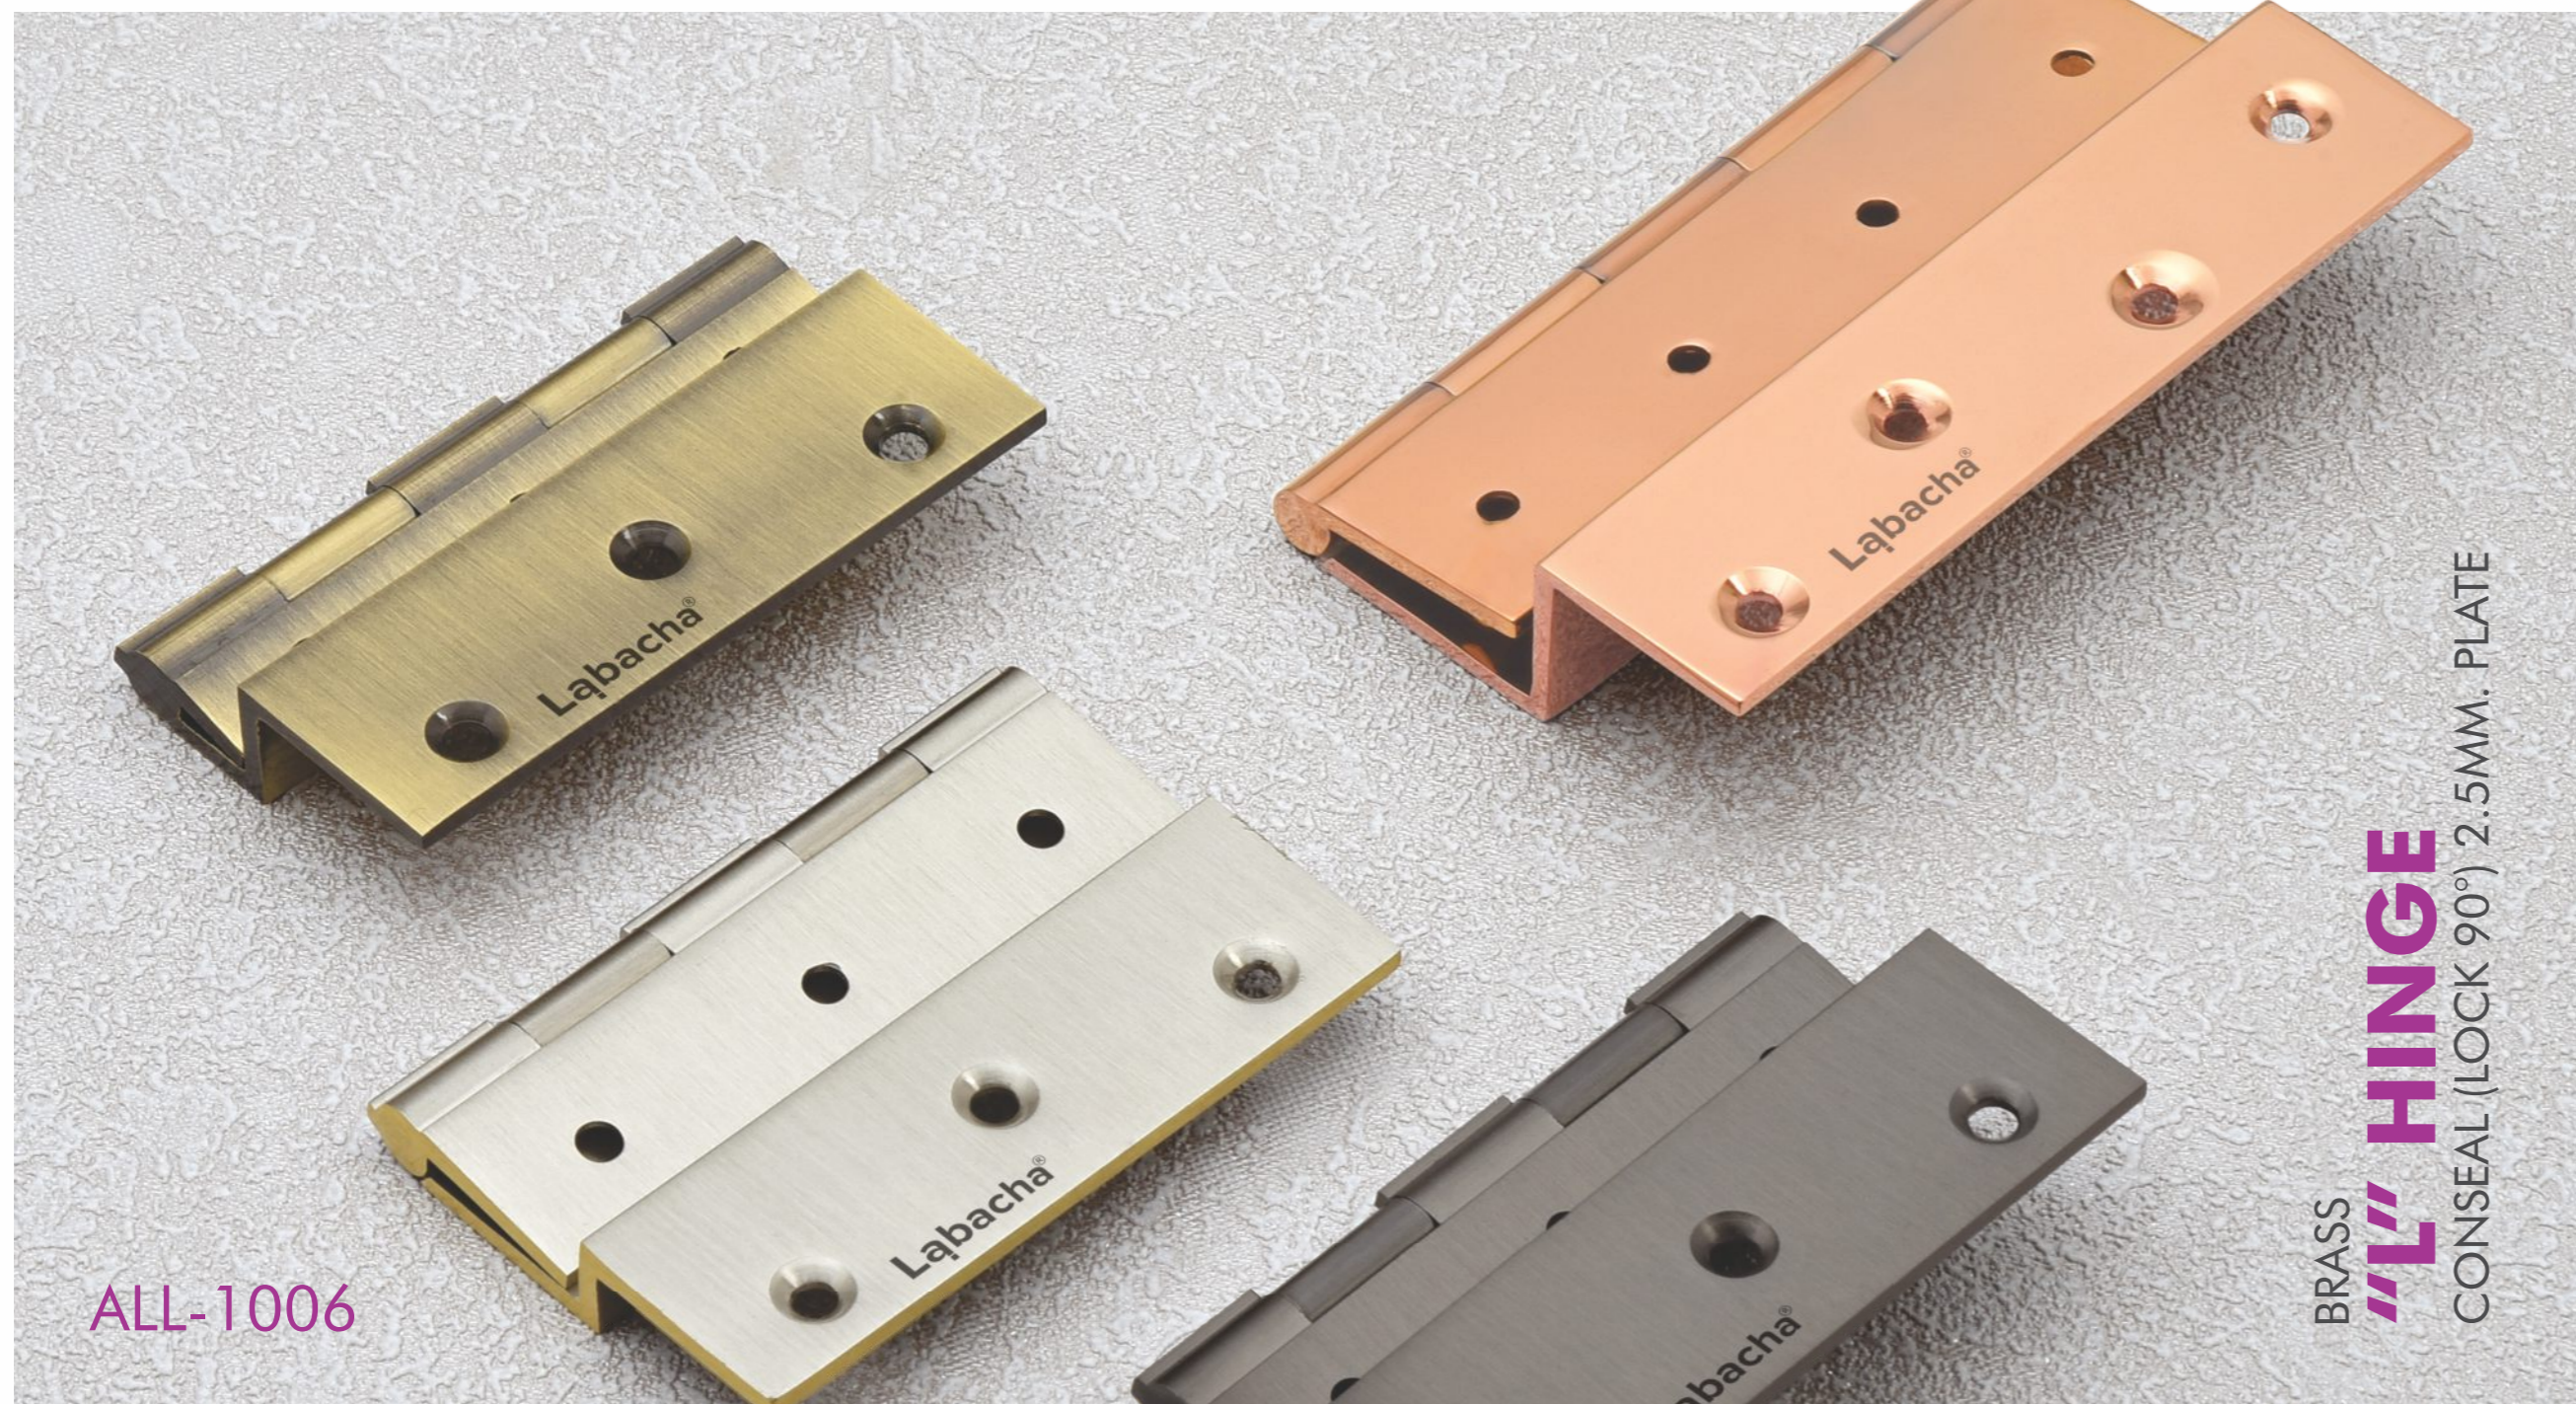

ALL-1006

BRASS
"L" HINGE
CONSEAL (LOCK 90°) 2.5MM. PLATE

AVAILABLE FINISH

BRASS
"L" HINGE
CONSEAL (LOCK 90°) 2.5MM. PLATE

SIZE IN MM	SIZE IN INCHES	SS, AB	GR
6 MM			
75x9	3x3/8	₹ 273	₹ 311
75x12	3x1/2	₹ 310	₹ 354
75x19	3x3/4	₹ 408	₹ 465
75x25	3x1	₹ 472	₹ 537
100x9	4x3/8	₹ 368	₹ 419
100x12	4x1/2	₹ 414	₹ 471
100x19	4x3/4	₹ 540	₹ 615
100x25	4x1	₹ 629	₹ 716
12 MM			
75x9	3x3/8	₹ 338	₹ 385
75x12	3x1/2	₹ 376	₹ 428
75x19	3x3/4	₹ 431	₹ 491
75x25	3x1	₹ 502	₹ 571
100x9	4x3/8	₹ 451	₹ 514
100x12	4x1/2	₹ 501	₹ 570
100x19	4x3/4	₹ 583	₹ 663
100x25	4x1	₹ 676	₹ 769
19 MM			
75x9	3x3/8	₹ 375	₹ 427
75x12	3x1/2	₹ 419	₹ 477
75x19	3x3/4	₹ 466	₹ 531
75x25	3x1	₹ 539	₹ 612
100x9	4x3/8	₹ 502	₹ 571
100x12	4x1/2	₹ 561	₹ 638
100x19	4x3/4	₹ 626	₹ 712
100x25	4x1	₹ 721	₹ 820
25 MM			
75x12	3x1/2	₹ 446	₹ 507
75x19	3x3/4	₹ 503	₹ 571
75x25	3x1	₹ 567	₹ 644
100x12	4x1/2	₹ 598	₹ 680
100x19	4x3/4	₹ 673	₹ 765
100x25	4x1	₹ 768	₹ 872