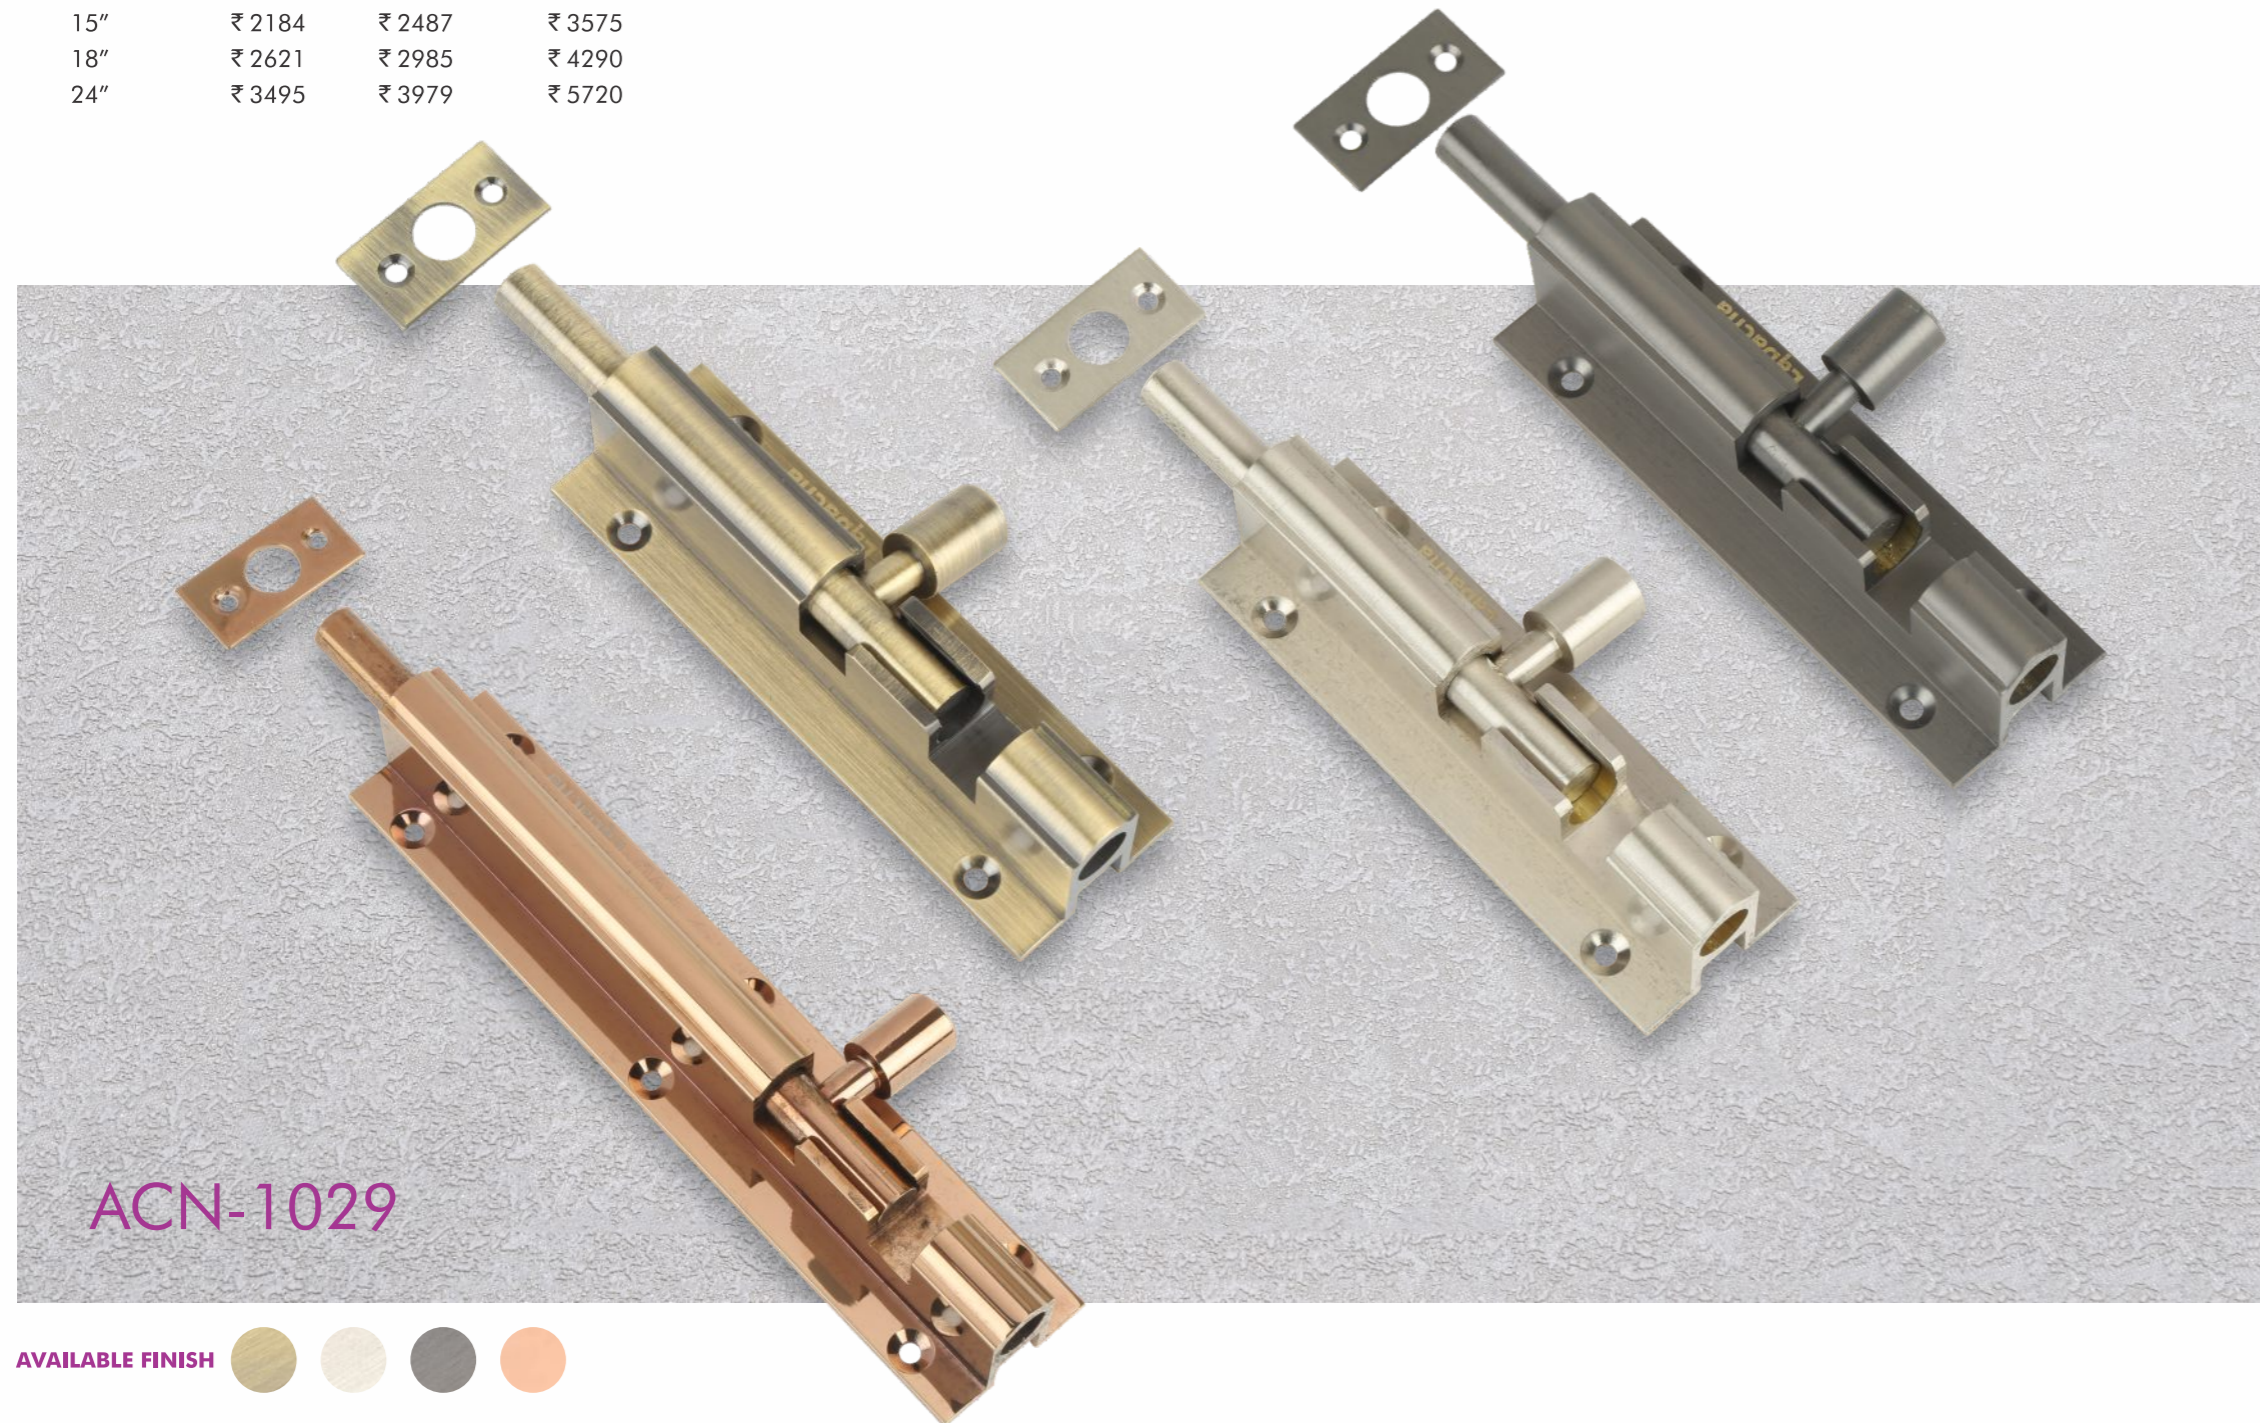

ANT-1026

AVAILABLE FINISH 

BRASS
SQUARE
TOWER BOLT

SIZE IN MM	SIZE IN INCHES	SS, AB	GR, AC, ZB	PVD G, RG
75	3	₹ 416	₹ 475	₹ 690
100	4	₹ 472	₹ 538	₹ 818
150	6	₹ 693	₹ 792	₹ 1210
200	8	₹ 929	₹ 1061	₹ 1619
250	10	₹ 1165	₹ 1330	₹ 2029
300	12	₹ 1387	₹ 1584	₹ 2421
375	15	₹ 1609	₹ 1837	₹ 2874
450	18	₹ 1942	₹ 2217	₹ 3462
600	24	₹ 2580	₹ 2946	₹ 4605
900	36	₹ 4161	₹ 4751	₹ 7262
1050	42	₹ 4438	₹ 5068	₹ 7966

AST-1027

AVAILABLE FINISH

BRASS
CAM BOLT

SIZE IN MM	SIZE IN INCHES	SS, AB	GR, AC, ZB	PVD G, RG
40	SMALL 40 MM	₹ 586	₹ 675	₹ 1367

ACT-1028

AVAILABLE FINISH

BRASS
CARVING
NACK TOWER BOLT

SIZE IN INCHES	SS, AB	GR, AC, ZB	PVD G, RG
3"	₹ 437	₹ 497	₹ 715
4"	₹ 583	₹ 663	₹ 953
6"	₹ 874	₹ 995	₹ 1430
8"	₹ 1165	₹ 1326	₹ 1907
10"	₹ 1456	₹ 1658	₹ 2383
12"	₹ 1748	₹ 1990	₹ 2860
15"	₹ 2184	₹ 2487	₹ 3575
18"	₹ 2621	₹ 2985	₹ 4290
24"	₹ 3495	₹ 3979	₹ 5720

AVAILABLE FINISH    

BRASS
BABY LATCH

SIZE IN MM	SIZE IN INCHES	SS, AB	GR, AC, ZB	PVD G, RG
75	3"	₹ 670	₹ 750	₹ 950

AVAILABLE FINISH    

AGH-1031

AVAILABLE FINISH

BRASS
GATE HOOK

SIZE IN MM	SIZE IN INCHES	SS, AB	GR, AC, ZB	PVD G, RG
50	2"	₹ 189	₹ 214	₹ 357
62	2.1/2"	₹ 189	₹ 214	₹ 362
75	3"	₹ 192	₹ 217	₹ 375
100	4"	₹ 192	₹ 217	₹ 389
125	5"	₹ 195	₹ 221	₹ 407
150	6"	₹ 201	₹ 228	₹ 428
200	8"	₹ 266	₹ 302	₹ 567