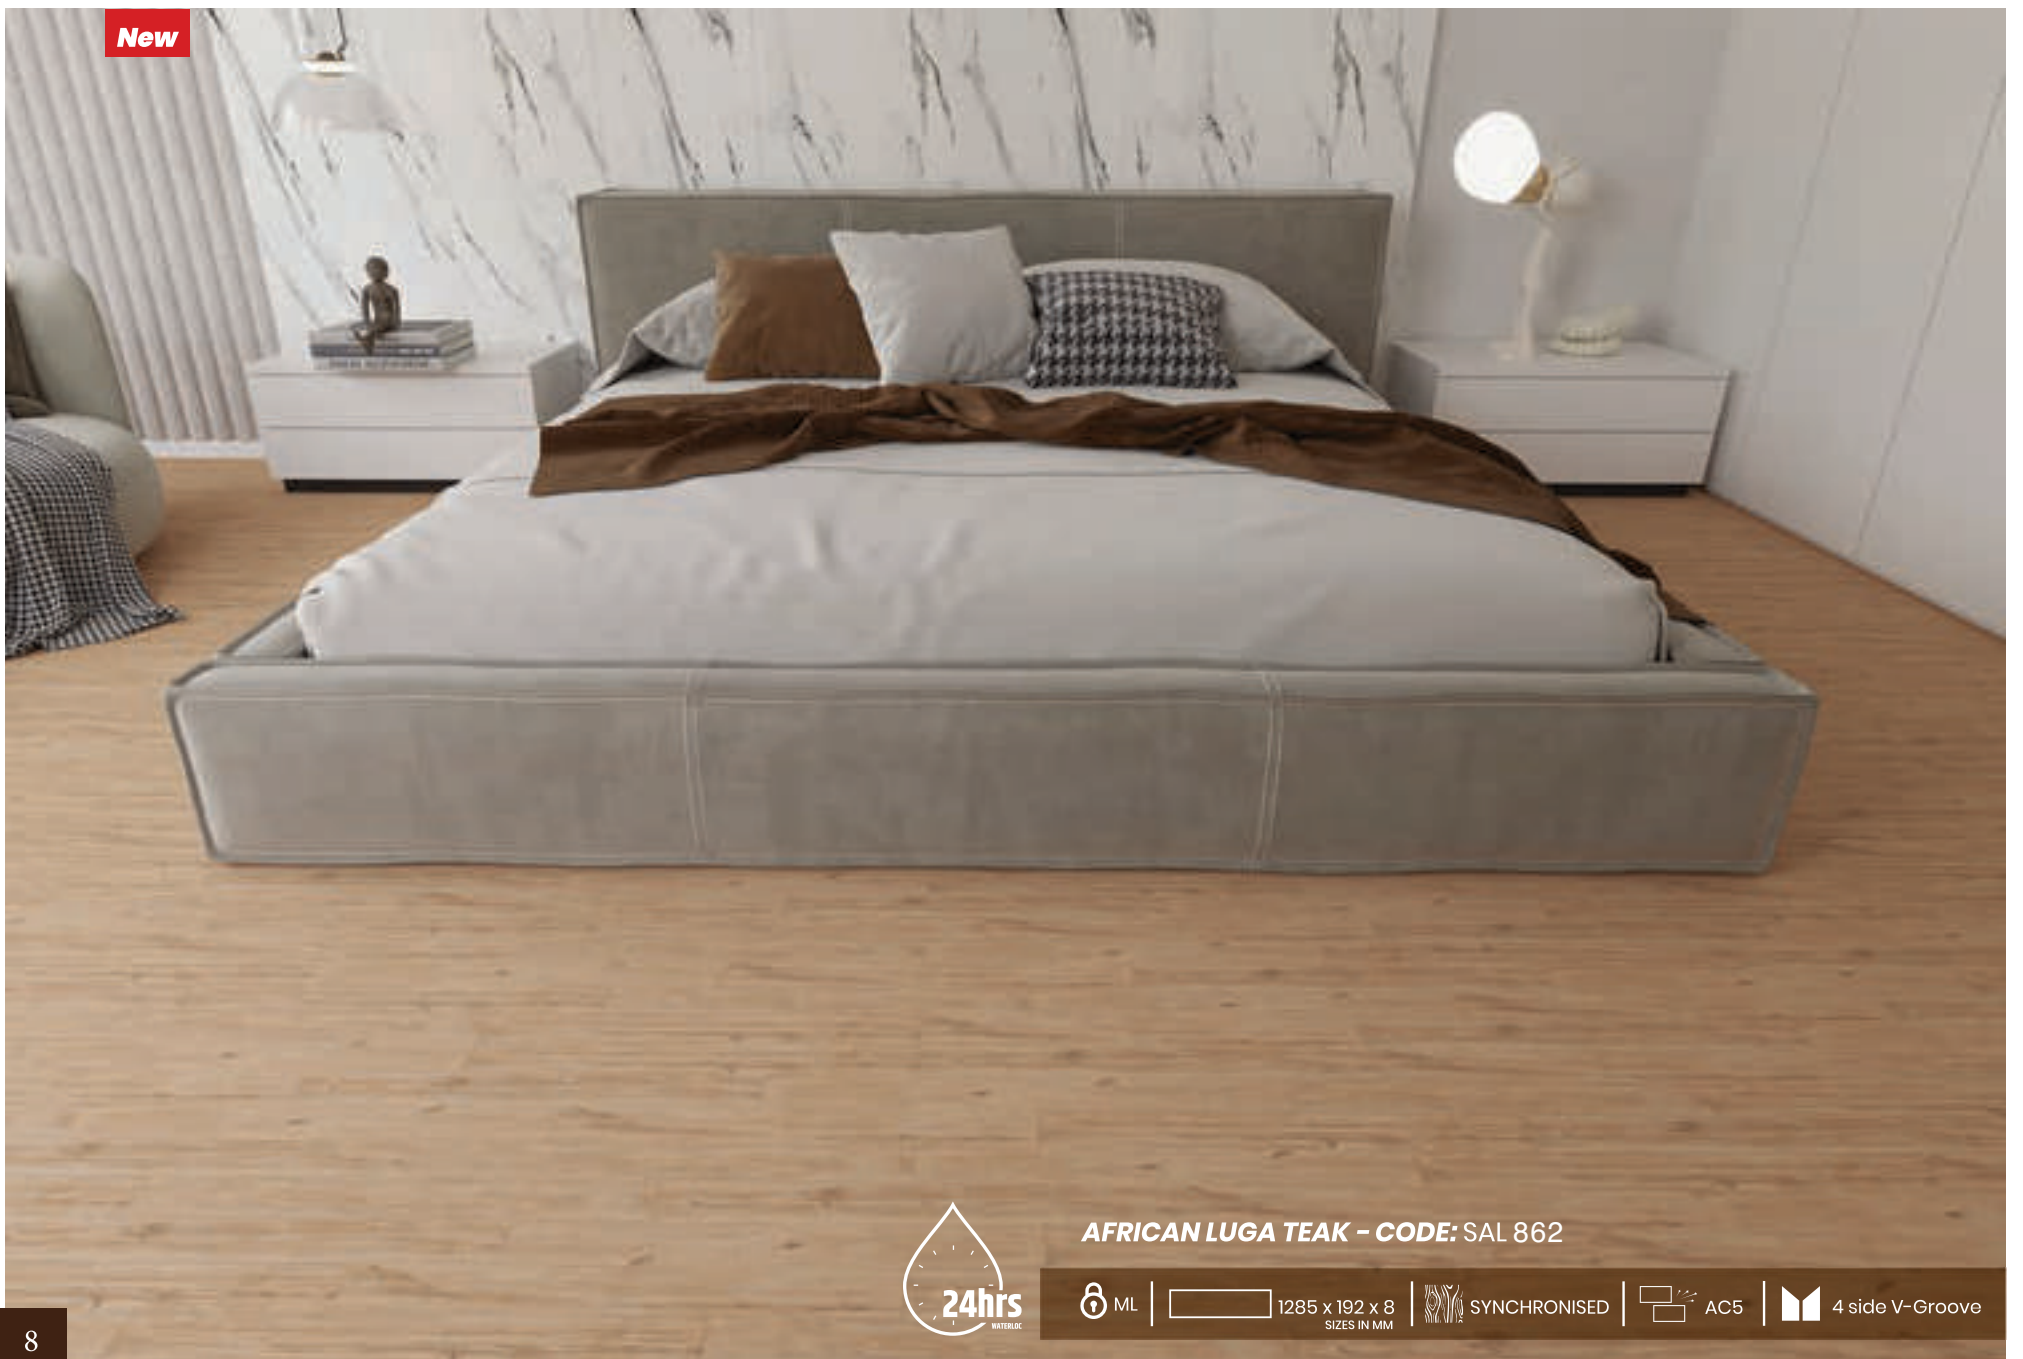

1285 x 192 x 8
SIZES IN MM

SYNCHRONISED

AC5

4 side V-Groove

New

AFRICAN LUGA TEAK - CODE: SAL 862

1285 x 192 x 8
SIZES IN MM

SYNCHRONISED