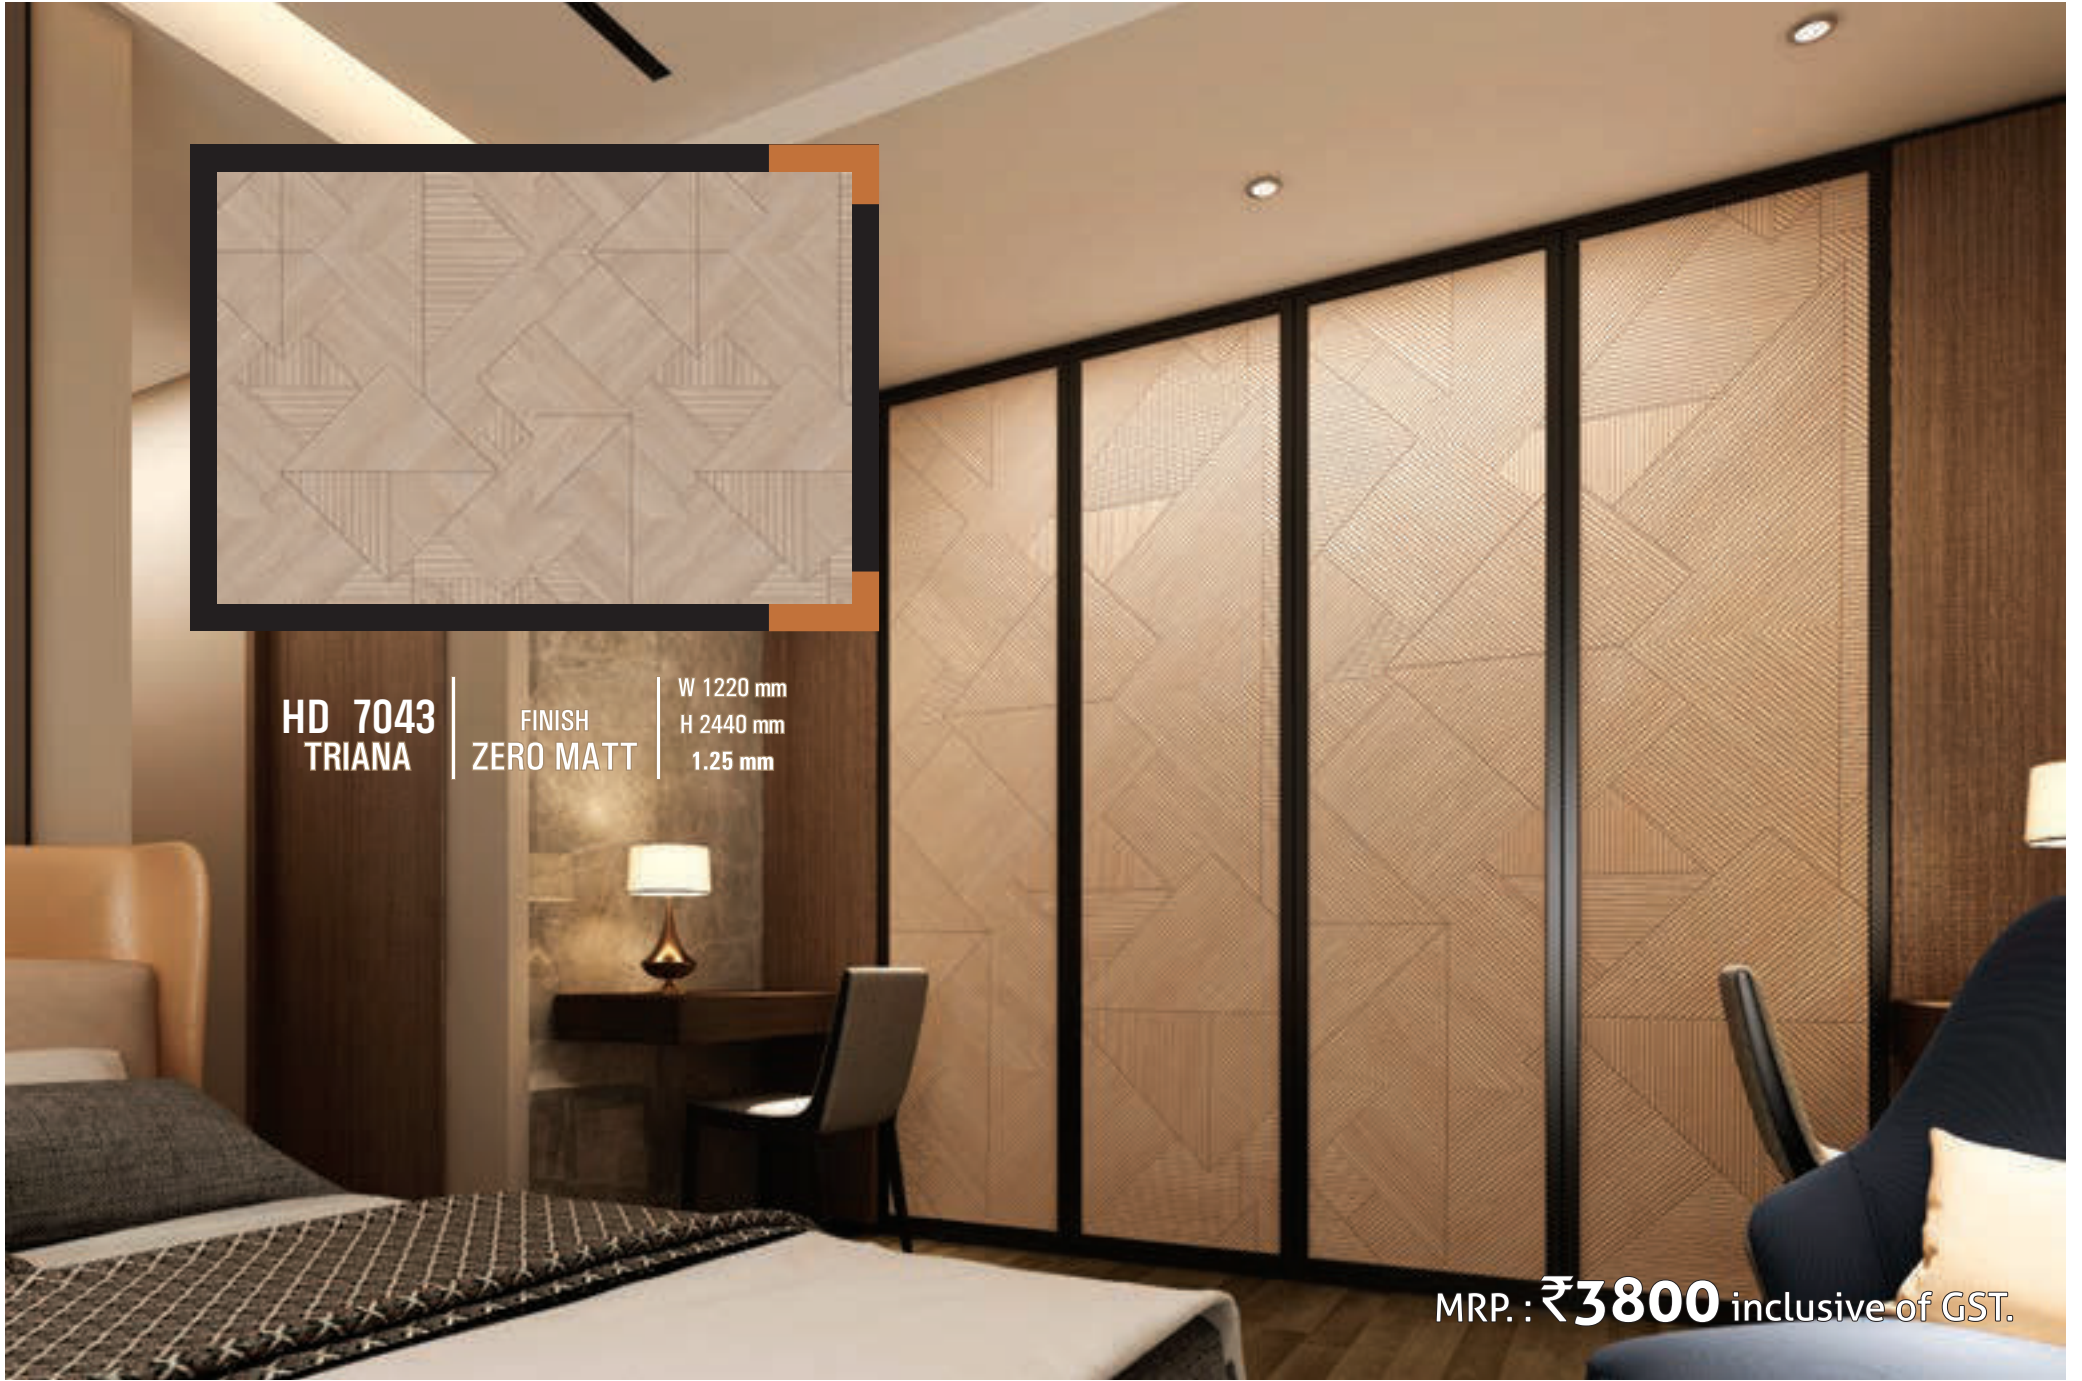

HD 7039
FEZ

FINISH	STONE
W 1220 mm	H 2440 mm
1.25 mm	

MRP. : ₹3800 inclusive of GST.

HD 7005
TREASURE CHEST

FINISH	SOFT MATT
W 1220 mm	H 2440 mm
1.25 mm	

MRP. : ₹3800 inclusive of GST.

HD 7043
TRIANA

FINISH
ZERO MATT