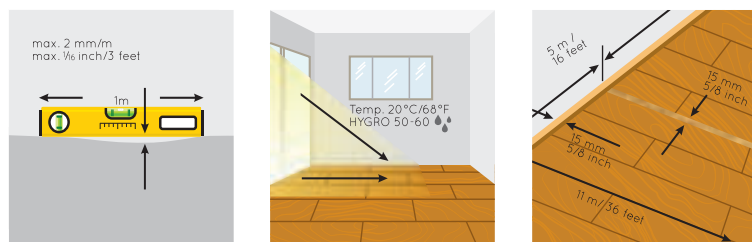

TECHNICAL PARAMETERS

Characteristics	Test Method	Requirements	Characteristics	Test Method	Requirements
General Requirements			Classification Requirements		
Squareness	EN 13329	≤ 0.20 mm	Castor chair resistance	EN 425	no damage with type W after 25000 cycles
Straightness	EN 13329	≤ 0.30 mm	Locking strength	ISO 24334	F10.2 ≤ 1.0 kN/m Fs0.2 ≤ 2.0 kN/m
Flatness of the elements	EN 13329	Width: concave ≤ 0.15% convex ≤ 0.20 % Length: concave ≤ 0.50 % convex ≤ 1.00 %	Movement of a furniture leg	EN 424	no damage with type 0
Openings	EN 13329	∅ ≤ 0.15 mm / max. ≤ 0.20 mm	Resistance to staining	EN 438	5 (group 1 and 2), 4 (group 3)
Height difference	EN 13329	≤ 0.10 mm / max. ≤ 0.15 mm	Surface soundness	EN 311	≥ 1.25 N/mm²
Residual indentation	EN ISO 24343-1	≤ 0.05 mm	Wear resistance (AC4)	EN13329	IP ≥ 4000 cycles
Light fastness	EN 20105-A02	grey scale level ≥ 4	Wear resistance (AC5)	EN13329	IP ≥ 6000 cycles
Essential Characteristics			Impact resistance (AC4)	EN13329	small-diameter ball ≥ 12N, large- diameter ball ≥ 750 mm
Reaction to fire*	EN ISO 11925-2 EN ISO 9239-1	Cfl - S1	Impact resistance (AC5)	EN13329	small-diameter ball ≥ 15N, large- diameter ball ≥ 1000 mm
Slip resistance*	EN 13893	DS	Thickness swelling (AC4)	EN13329	≥ 18%
Formaldehyde*	EN 717-1	E1	Thickness swelling (AC5)	EN13329	≥ 15%

INSTALLATION & MAINTENANCE

PRE-INSTALLATION PREPARATION