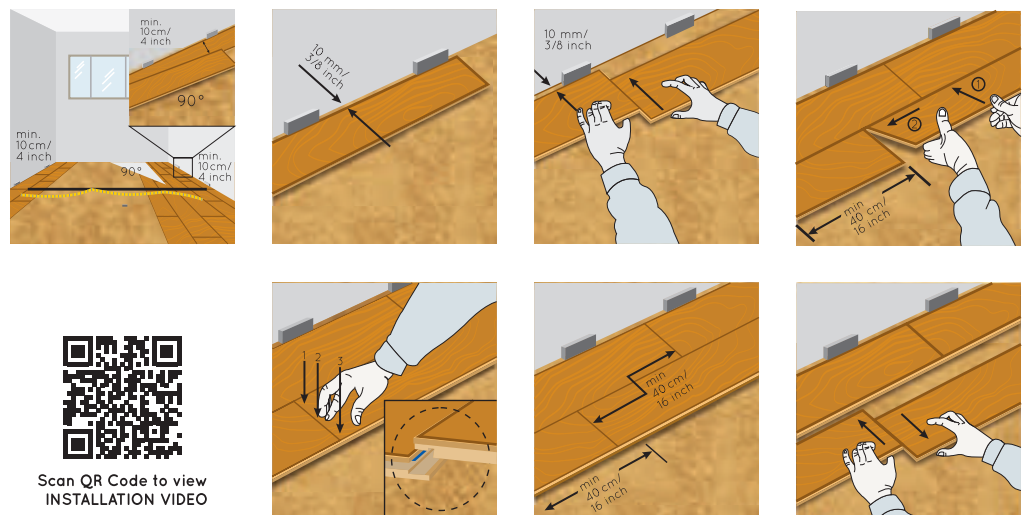

INSTALLATION