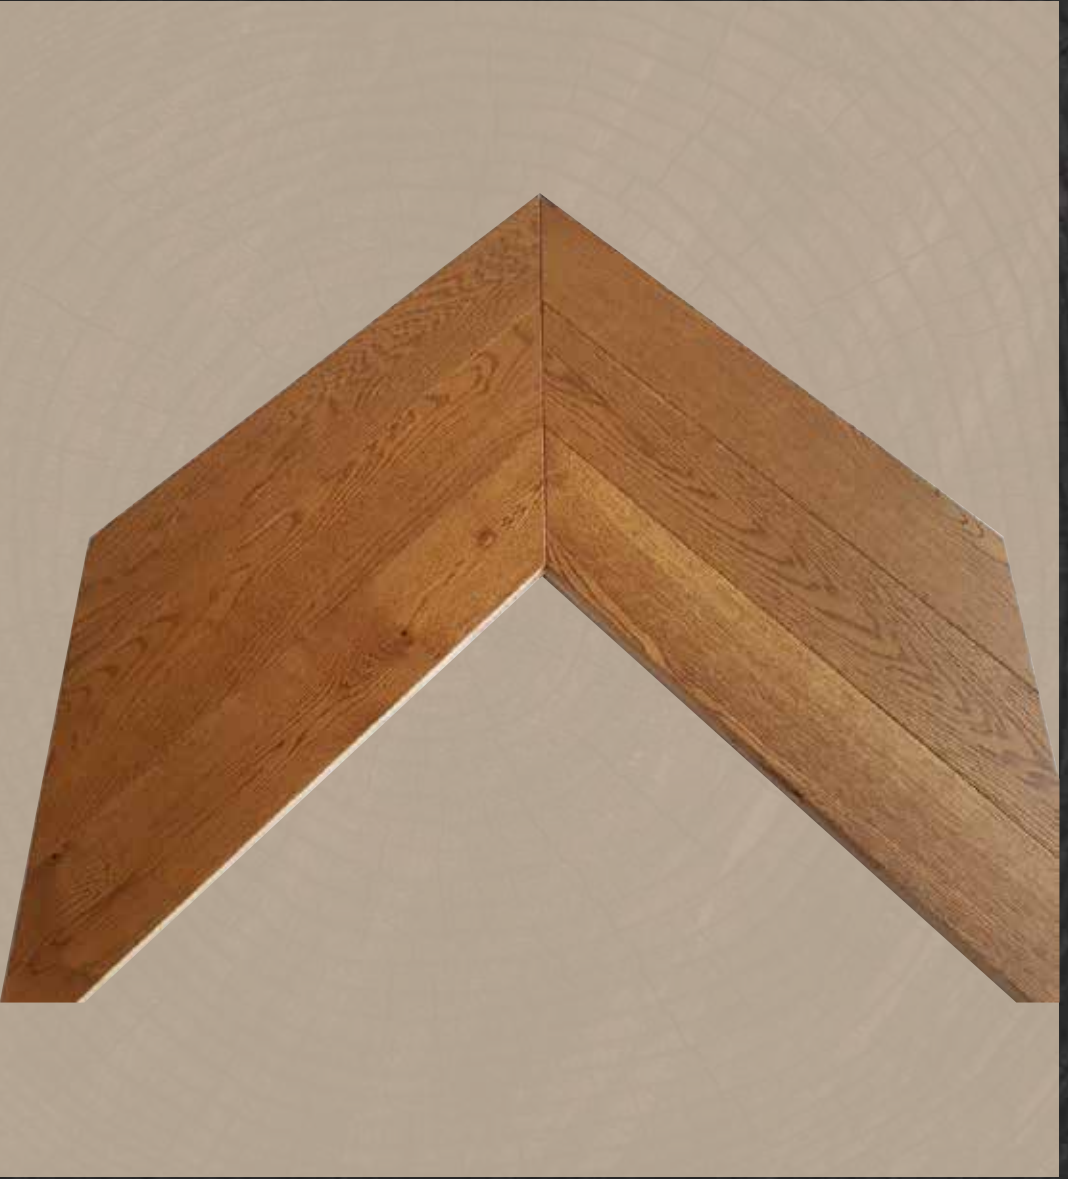

Dimension :
510 x 90 x 14.5 MM

Finish :
Matt, Brushed, Stained, Bevelled

OAK - RADIANT