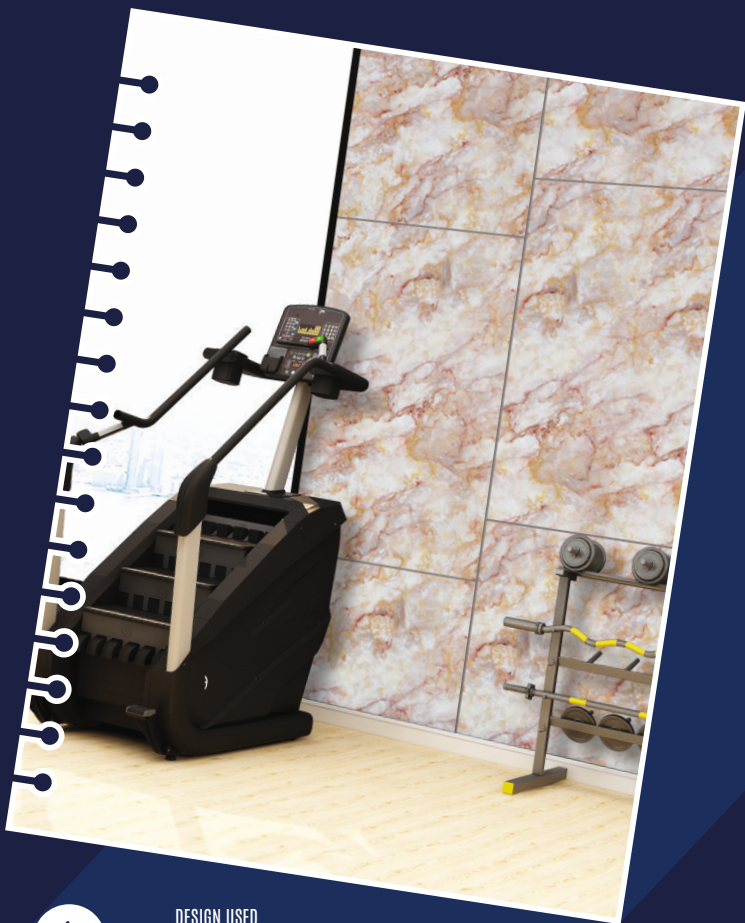

904

SIZE - 8 ft x 4 ft

KITCHEN

FURNITURE

BATHROOM

COMMERCIAL

HEALTHCARE

RESTAURANTS