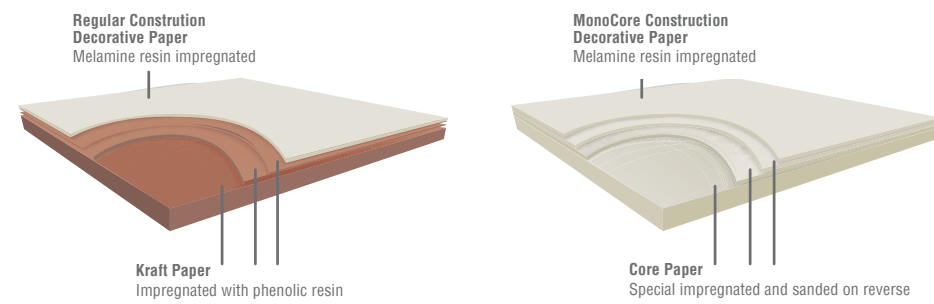

**MONO
CORE**

First impressions are essential to retail and commercial spaces. Which is why, in order to make your interiors look sharp and smart, you need Monocore. High pressure laminates often cannot offer joints that look concealed; however, Monocore ensures that the edges between two laminates always blend smoothly. Its range of high colour designs infuse material throughout its thickness, entirely eliminating the shadow line effect that can cramp your style.

What's more, you can choose from 9 contemporary shades as well as two kinds of finish: Gloss and Suede.

PRODUCT COMPOSITION

High quality Monocore laminates are special in that they have the identical colour decorative surface as their core layer, making the shade uniform – even around the edges.

The use of very unique technology helps make Monocore laminates so premium. Made of a single design paper, the reverse is sanded. Melamine resins are used to treat the decorative side, while special resins impregnate the core paper layer, causing the laminate sheet to maintain uniform colour on the edges.