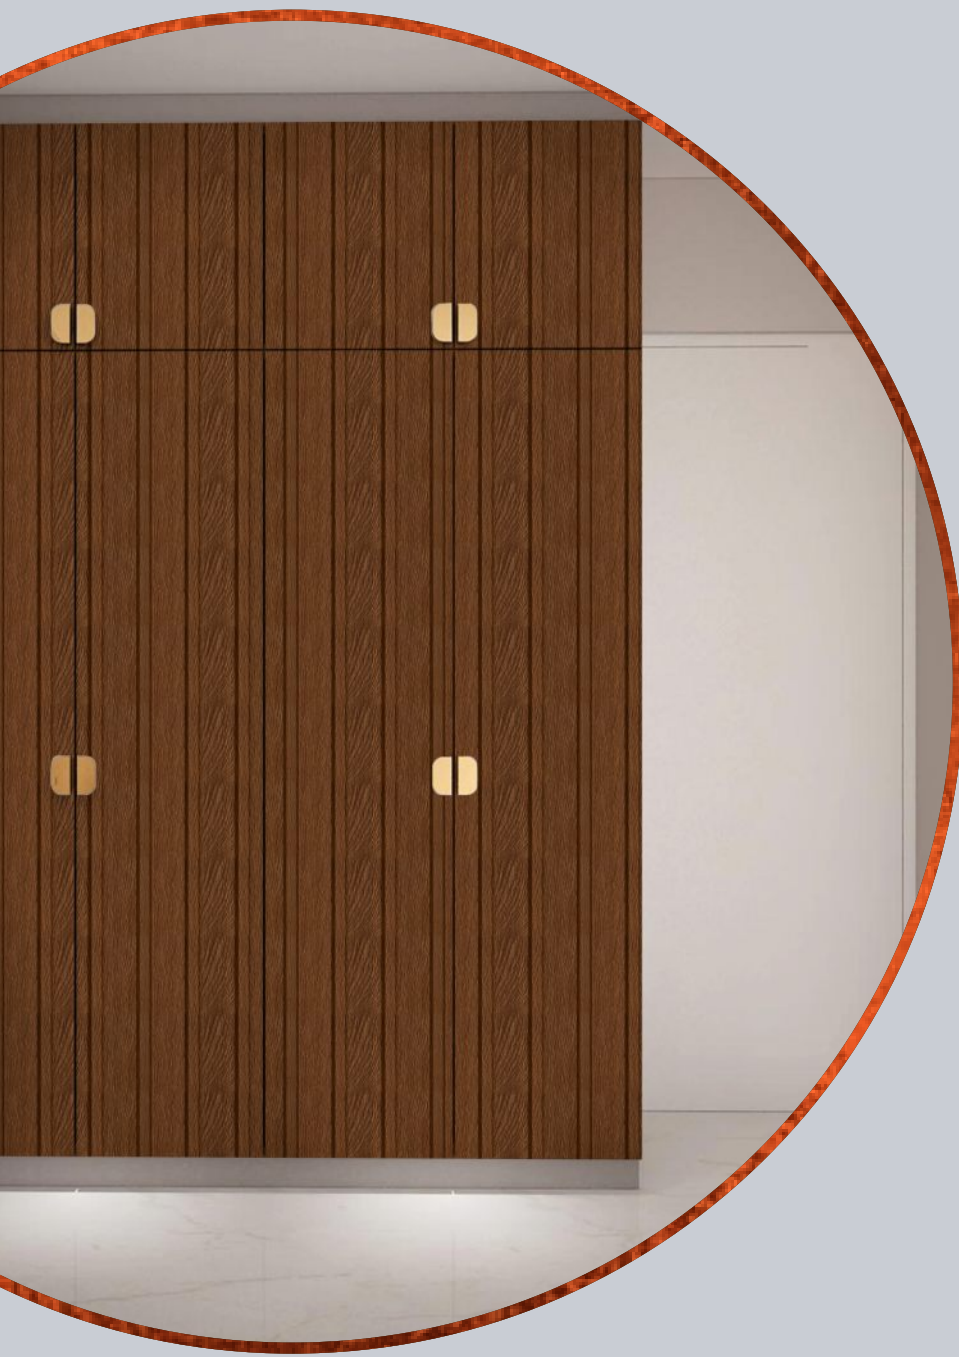

AVITUS

WALL & CEILING FLUTED PANEL

1025

*Available in
8 & 9.5*

FEATURES

Thickness
12mm

Hi-Density

Seamless
Patterns

Water
Proof

Borer
Proof

Termite
Proof